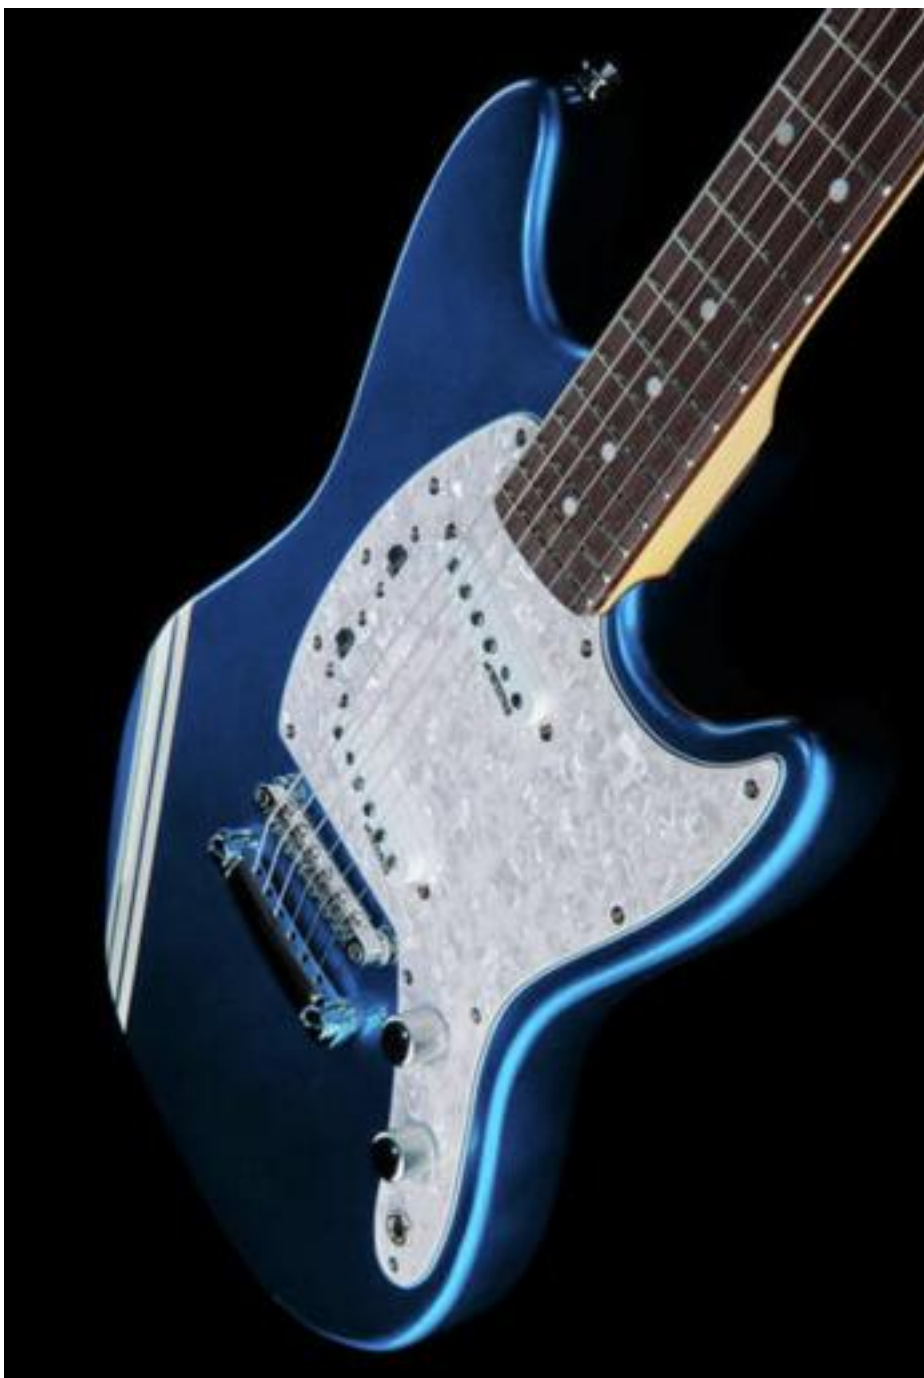

GITARY > 1.0.0.5 GITARA Harley Benton MS-60 PB LTD

1.0.0.5 GITARA Harley Benton MS-60 PB LTD